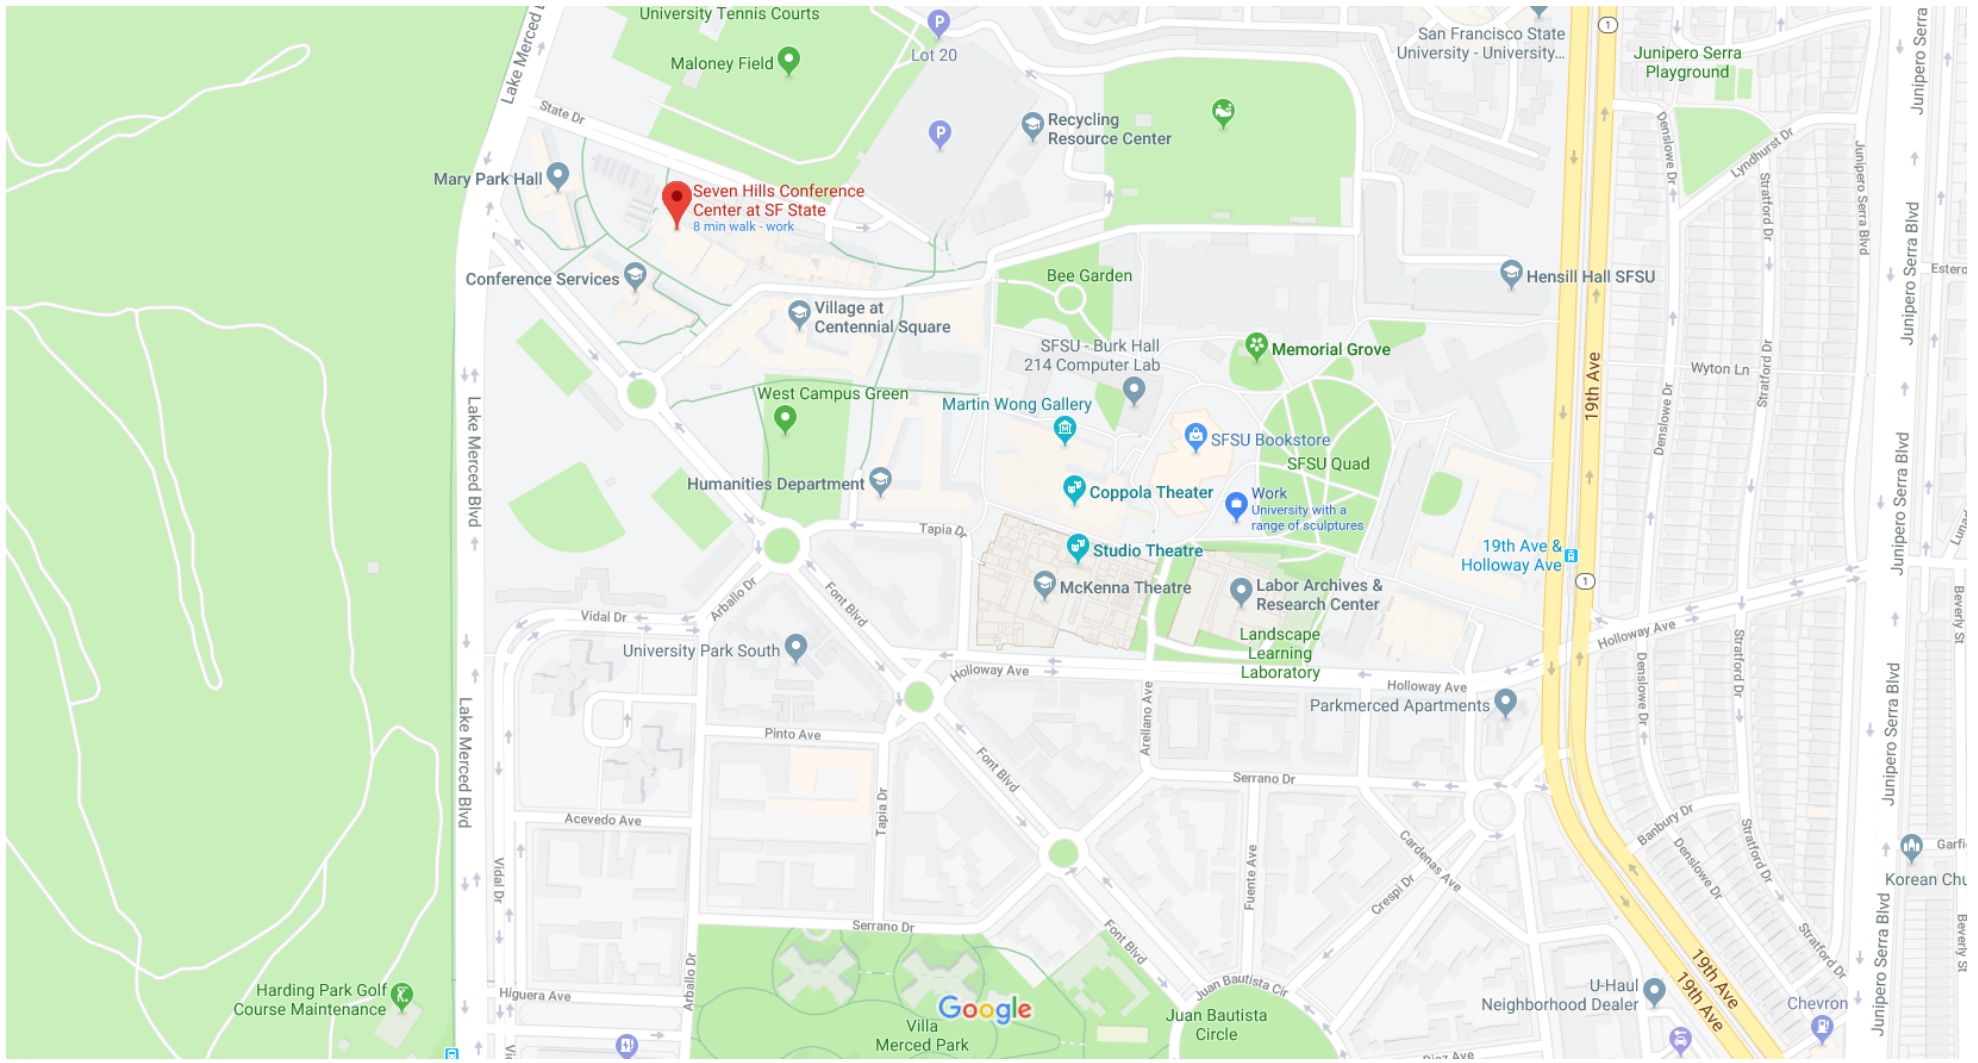

Google Maps Seven Hills Conference Center at SF State

Map data ©2019 Google 200 ft